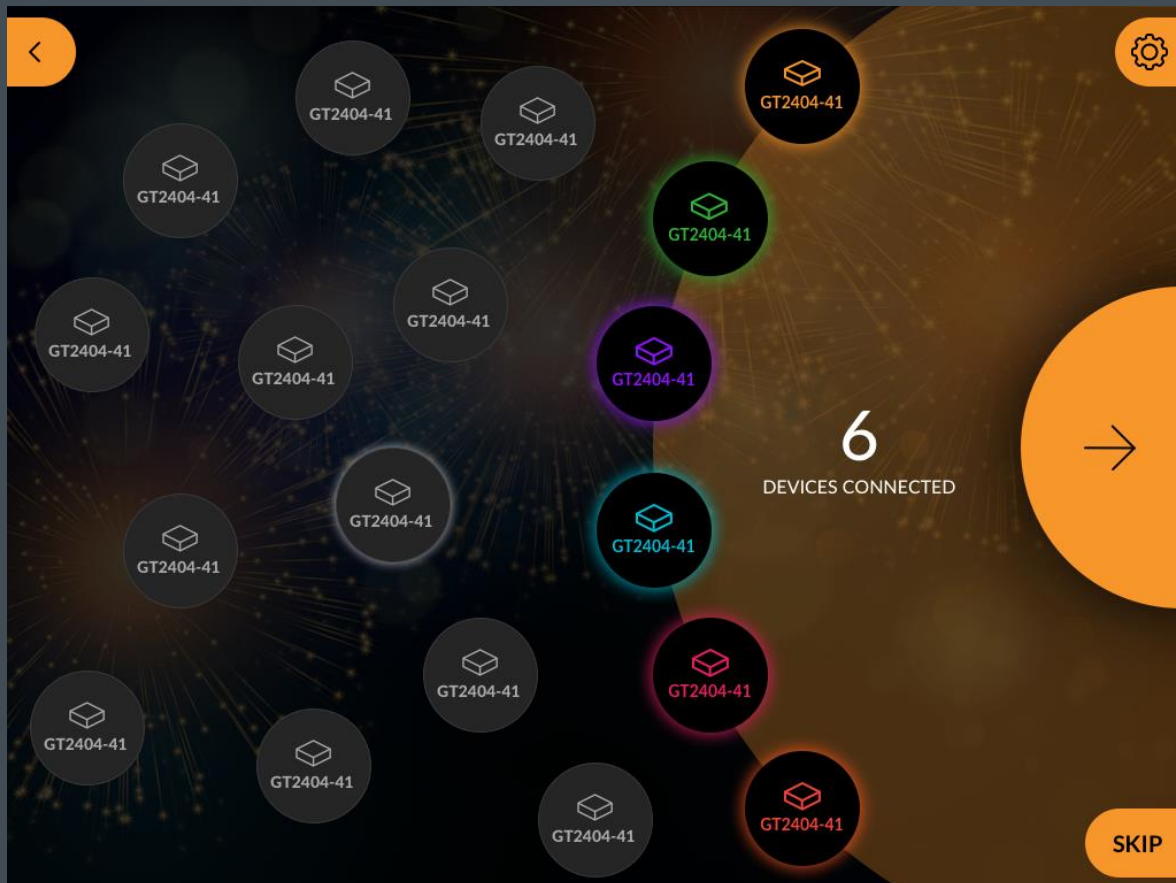

Faszinieren Sie Ihre Kunden

Durch moderne Bluetooth Technologie können Sie einfach und sicher Passwörter umbenennen, sowie QR Codes mit Ihren Freunden und Bekannten teilen und austauschen. Des Weiteren lässt sich das System mit sechs Geräten gleichzeitig verbinden.