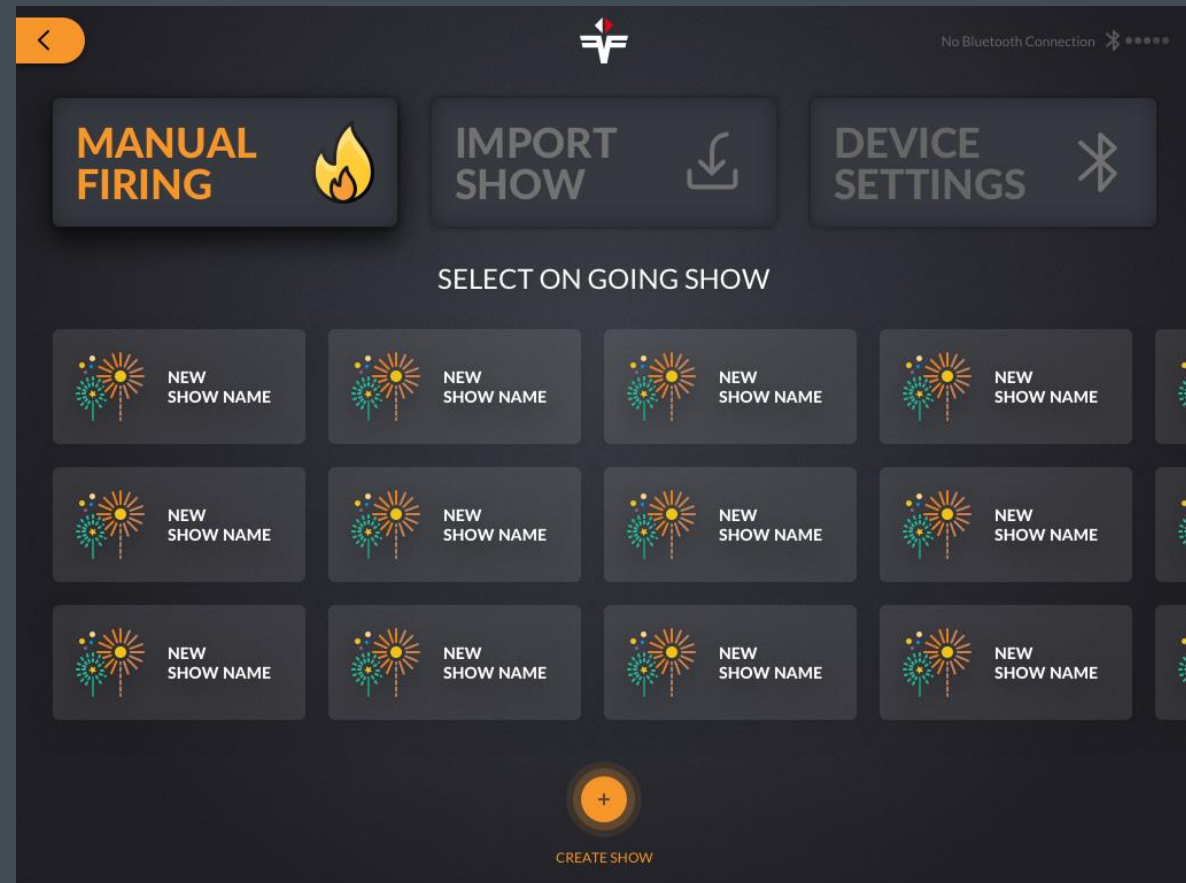

Faszinieren Sie Ihre Kunden

Durch moderne Bluetooth Technologie können Sie einfach und sicher Passwörter umbenennen, sowie QR Codes mit Ihren Freunden und Bekannten teilen und austauschen. Des Weiteren lässt sich das System mit sechs Geräten gleichzeitig verbinden.